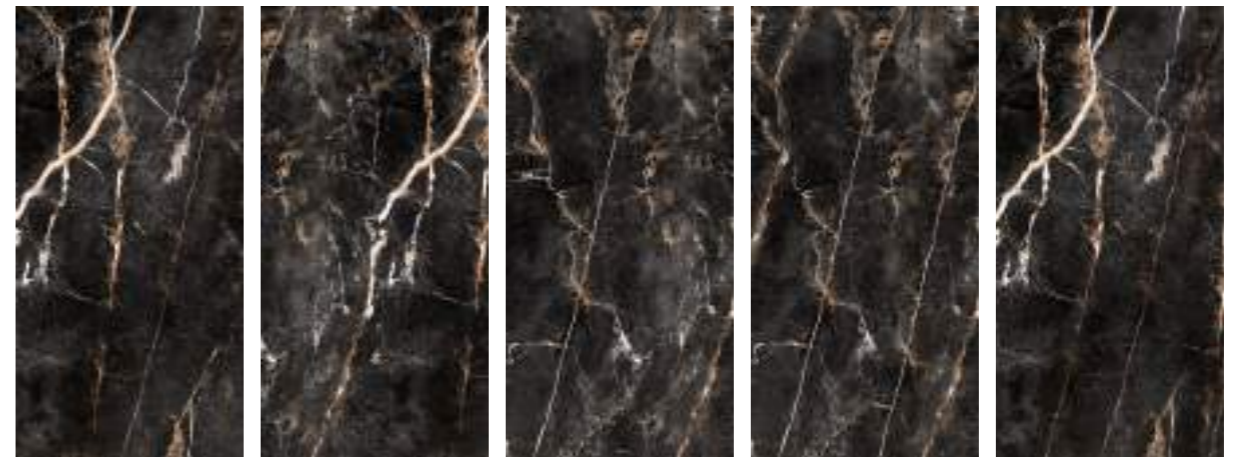

Aso Dark

+ **Type:** Polished

+ **Available Sizes**

60x120
cm