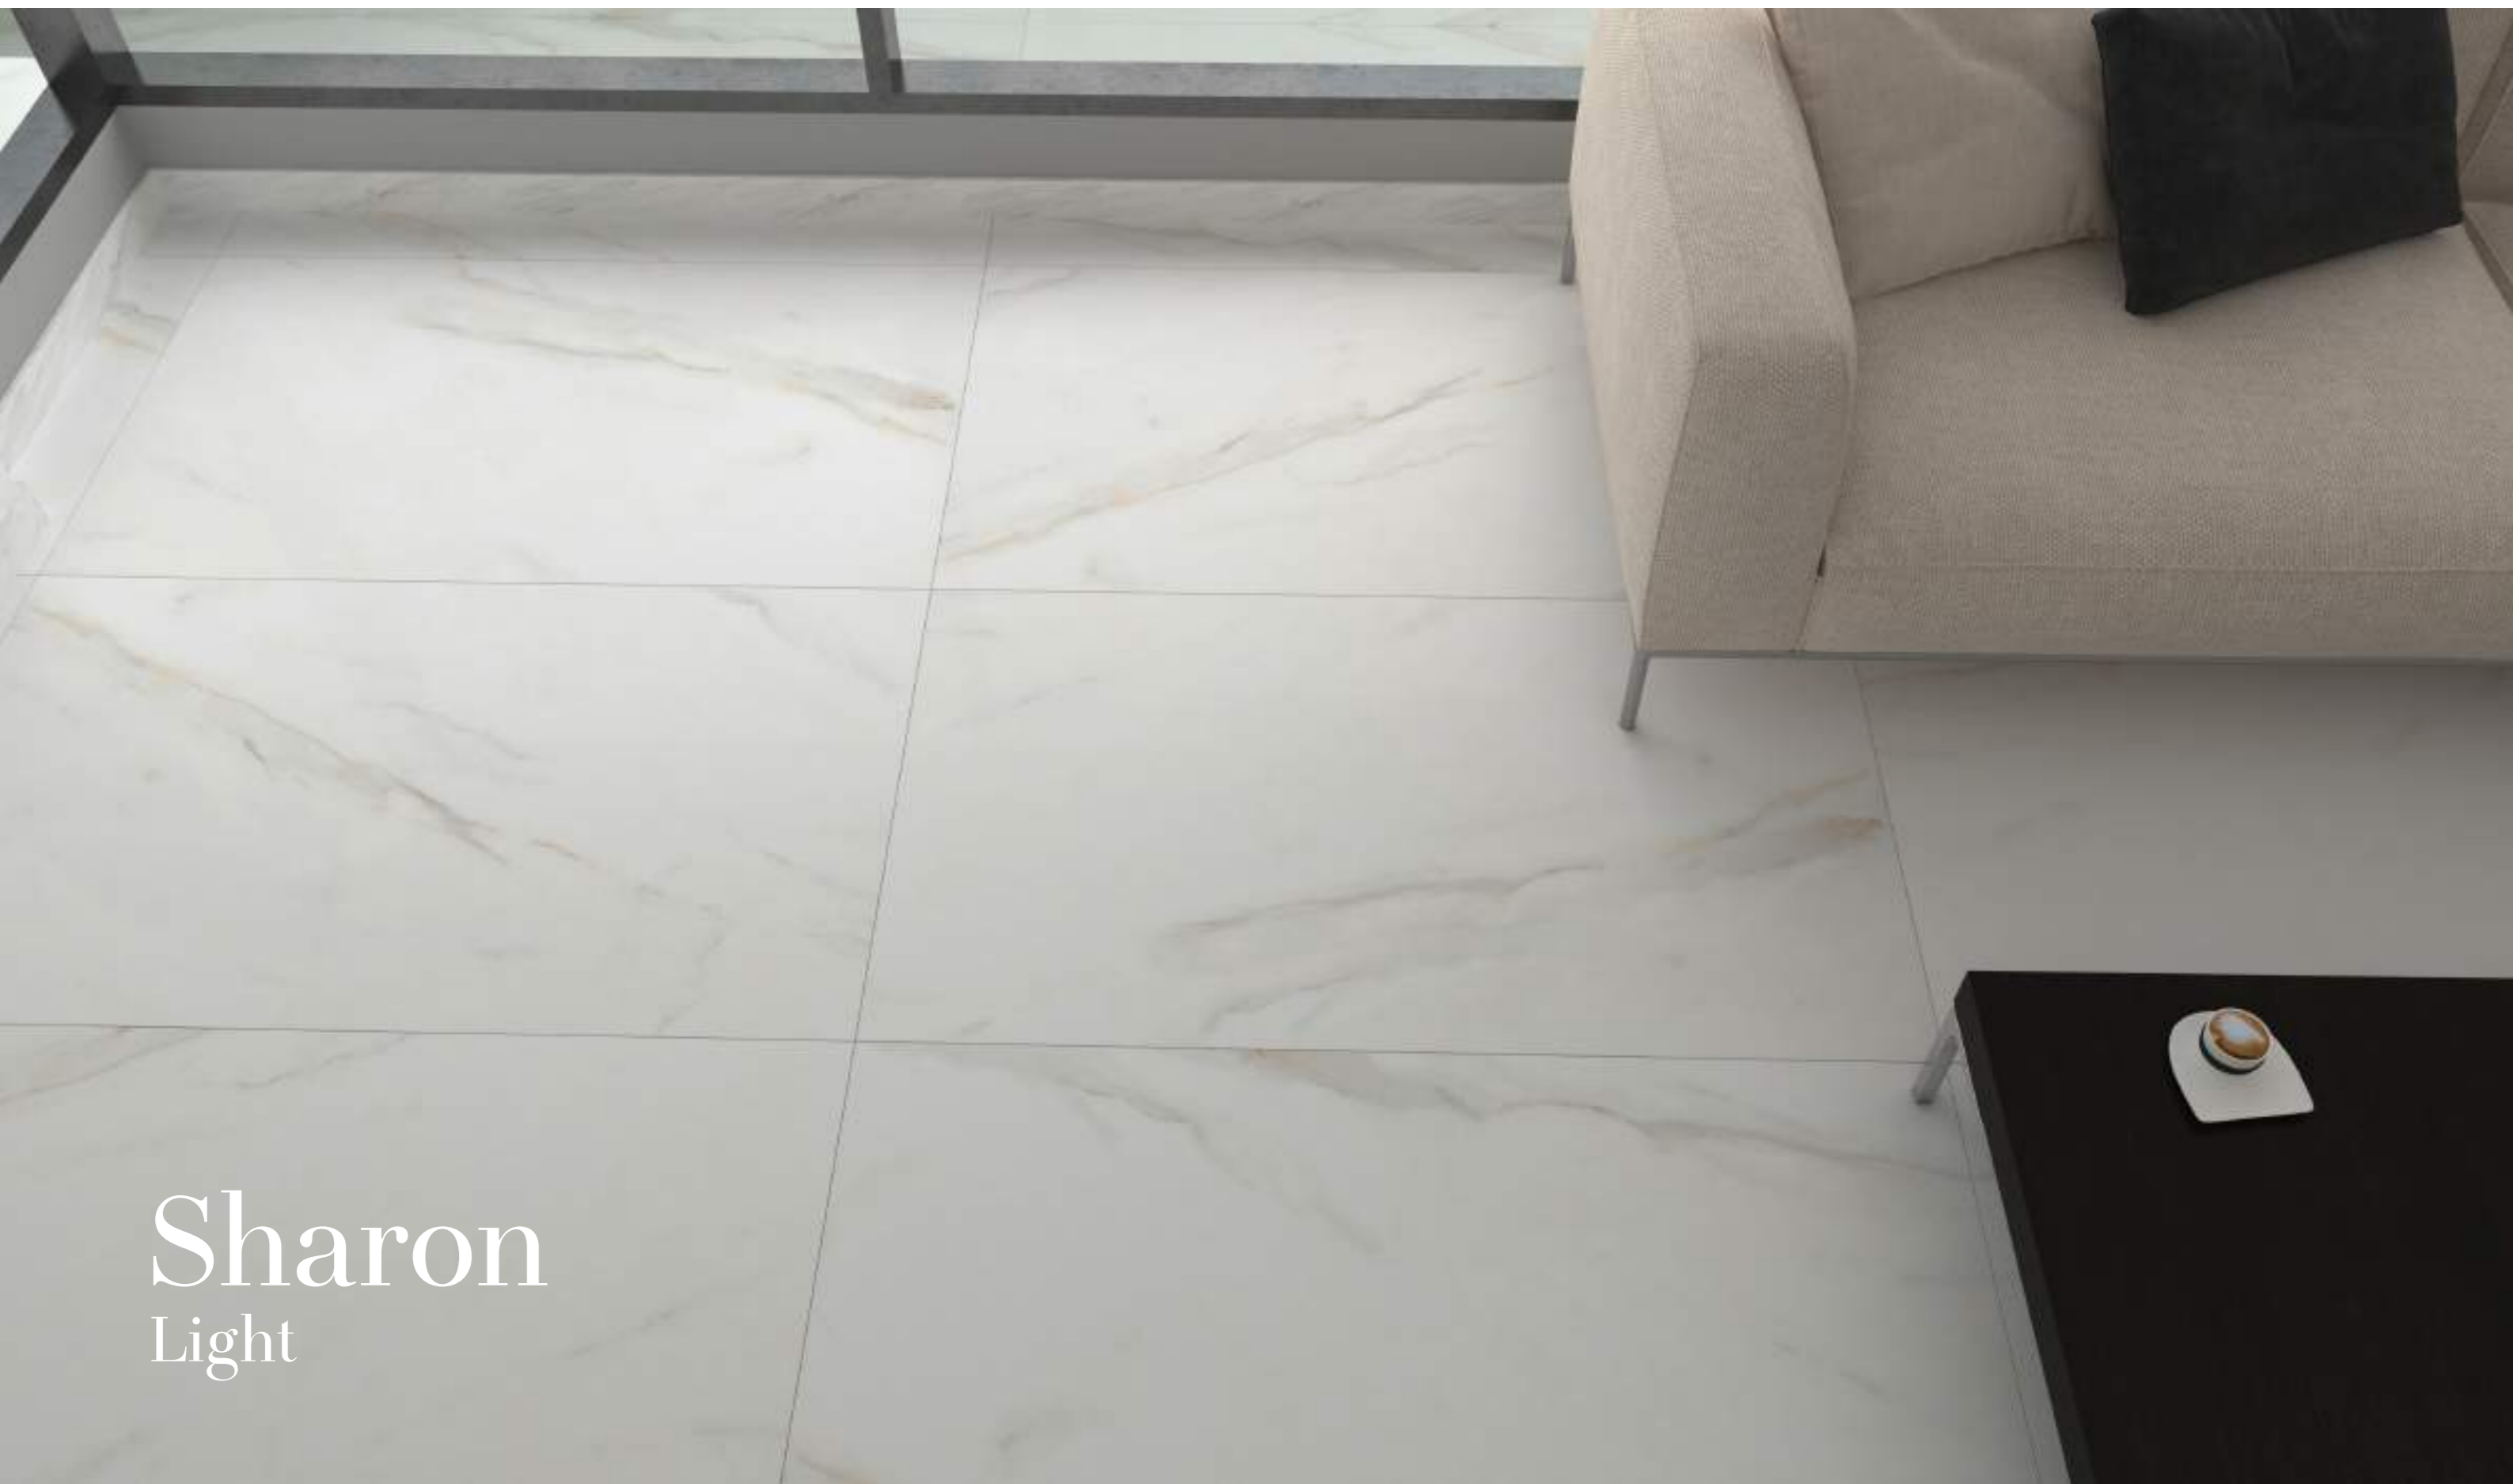

Sepidar
White

Sharon

Light

+ **Type:** Polished

+ **Available Sizes**

Sharon

Light

Shell