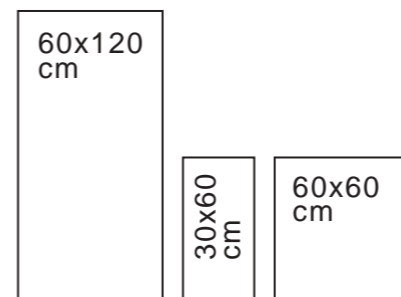

+ **Type:** Matte

+ **Available Sizes**