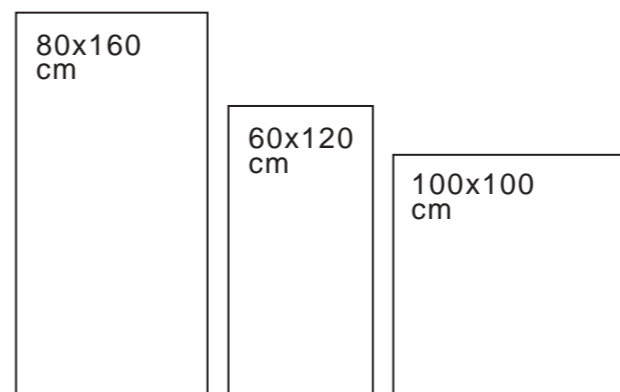

+ **Type:** Polished

+ **Available Sizes**