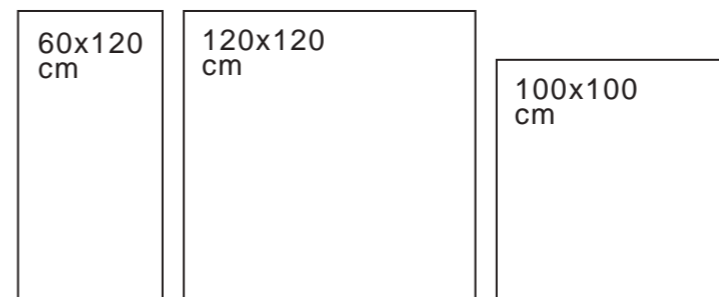

+ **Available Sizes**

60x120
cm

Arvida Cream

+ **Type:** Matte / Polished

+ **Available Sizes**

Arvida
Cream

Aso Dark

+ **Type:** Polished