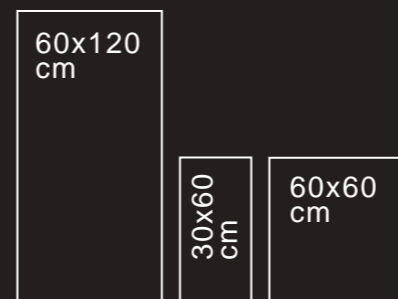

+ **Type:** Matte

+ **Available Sizes**